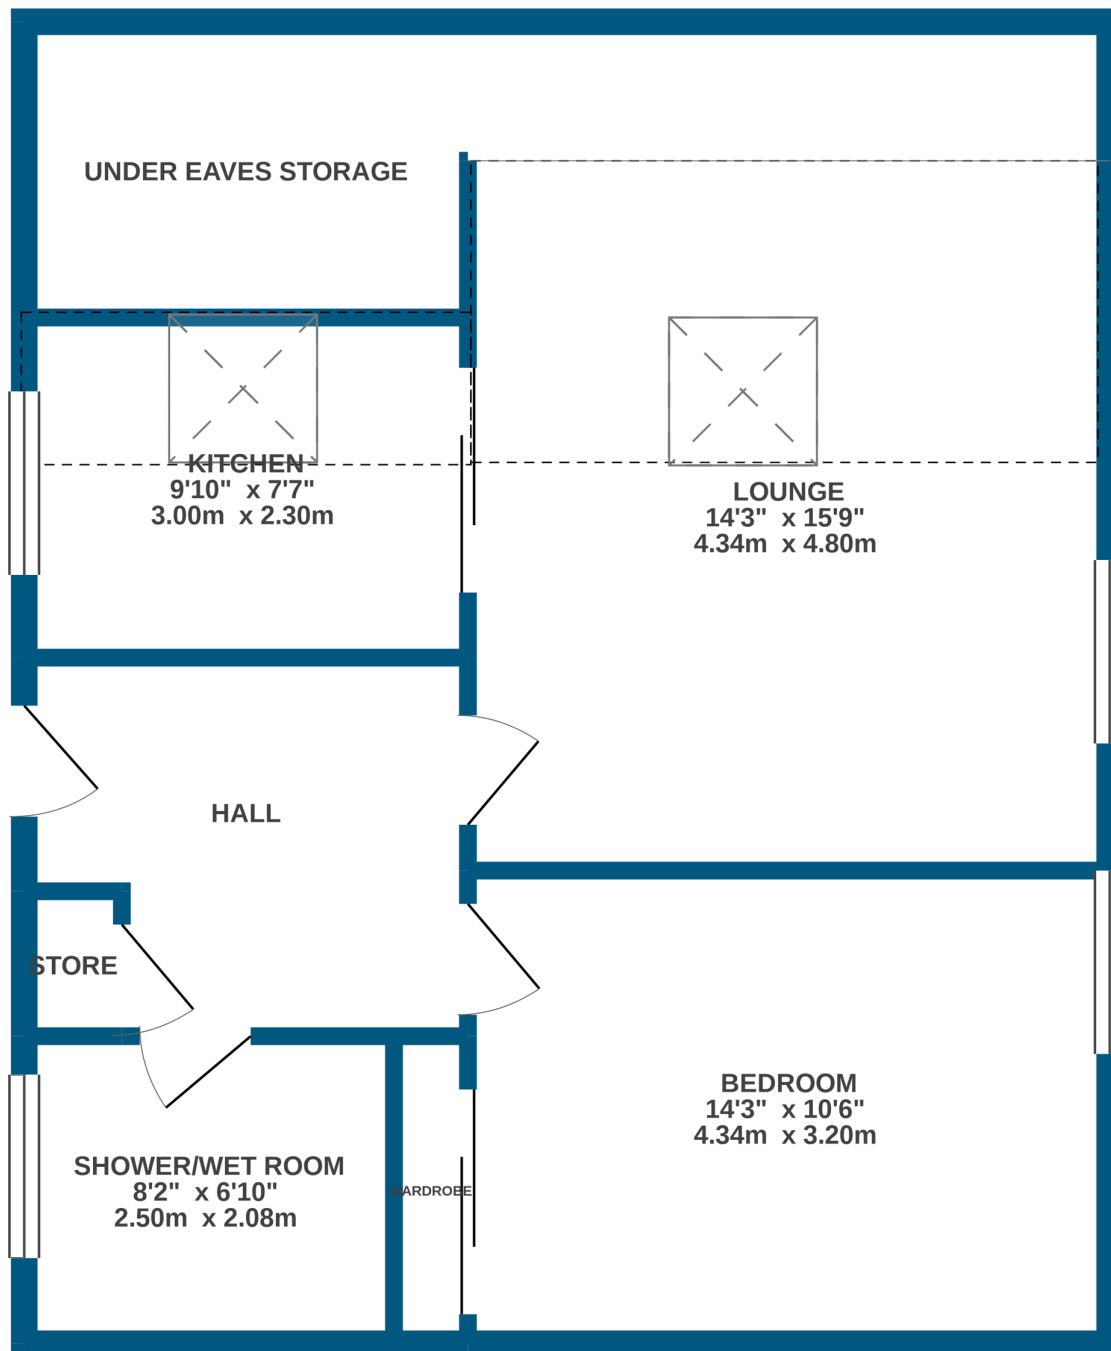

FIRST FLOOR
706 sq.ft. (65.6 sq.m.) approx.

RETIREMENT APARTMENT 36 OAKTREE COURT

TOTAL FLOOR AREA : 706 sq.ft. (65.6 sq.m.) approx.

Whilst every attempt has been made to ensure the accuracy of this floor plan, measurements of doors, windows and rooms are approximate. Furniture layouts are indicative, loose furniture and equipment is not included on the purchase price of the apartment/bungalow.

Made with Metropix ©2021