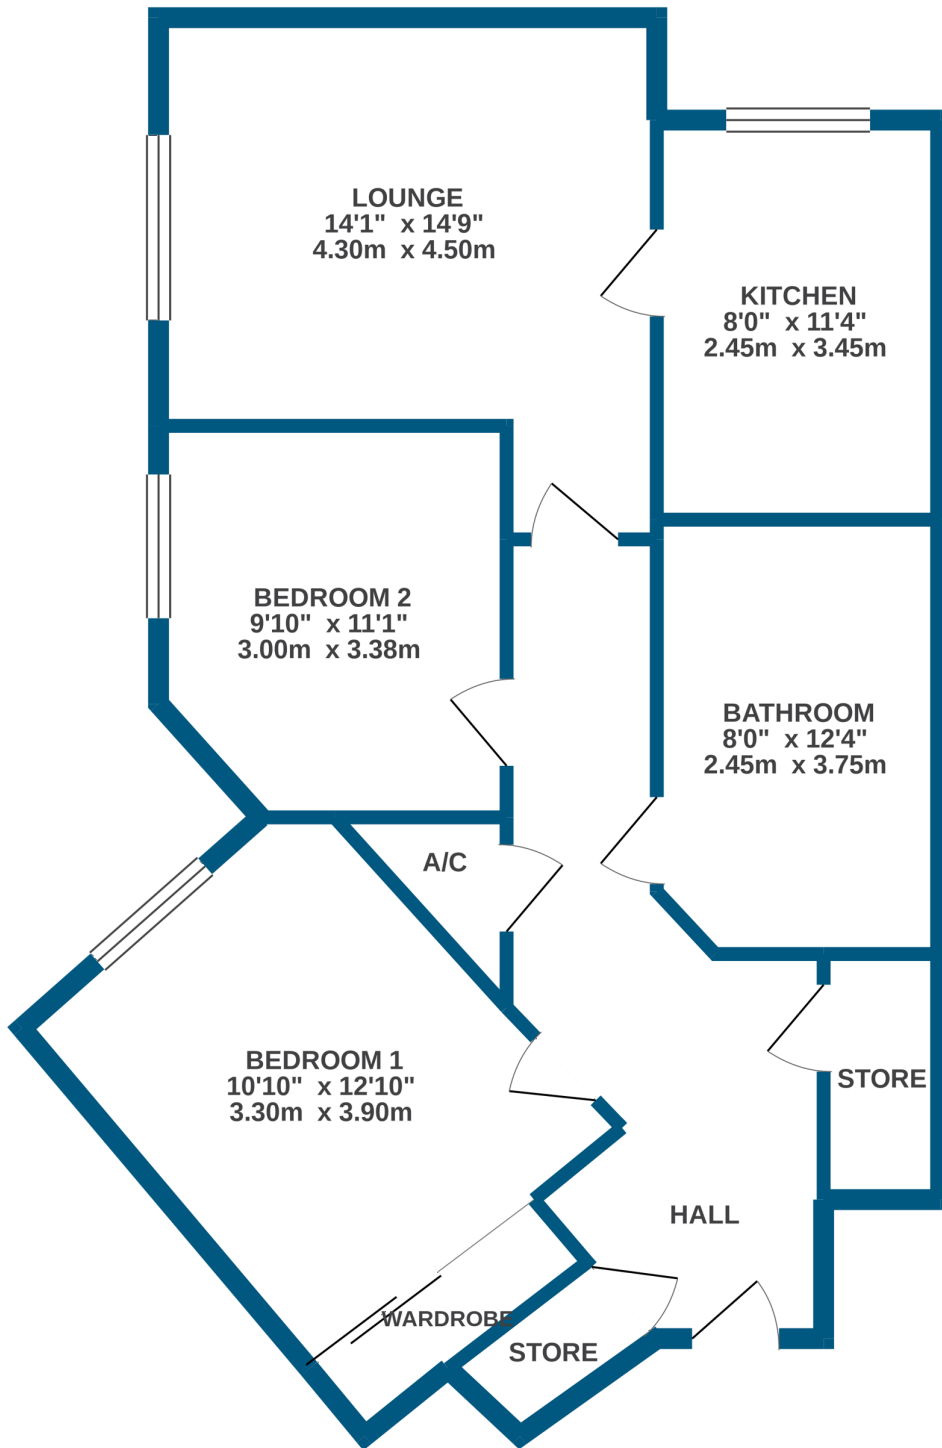

FIRST FLOOR
808 sq.ft. (75.1 sq.m.) approx.

RETIREMENT APARTMENT 5 MELTON COURT

TOTAL FLOOR AREA : 808 sq.ft. (75.1 sq.m.) approx.

Whilst every attempt has been made to ensure the accuracy of this floor plan, measurements of doors, windows and rooms are approximate. Furniture layouts are indicative, loose furniture and equipment is not included on the purchase price of the apartment/bungalow.
Made with Metropix ©2021